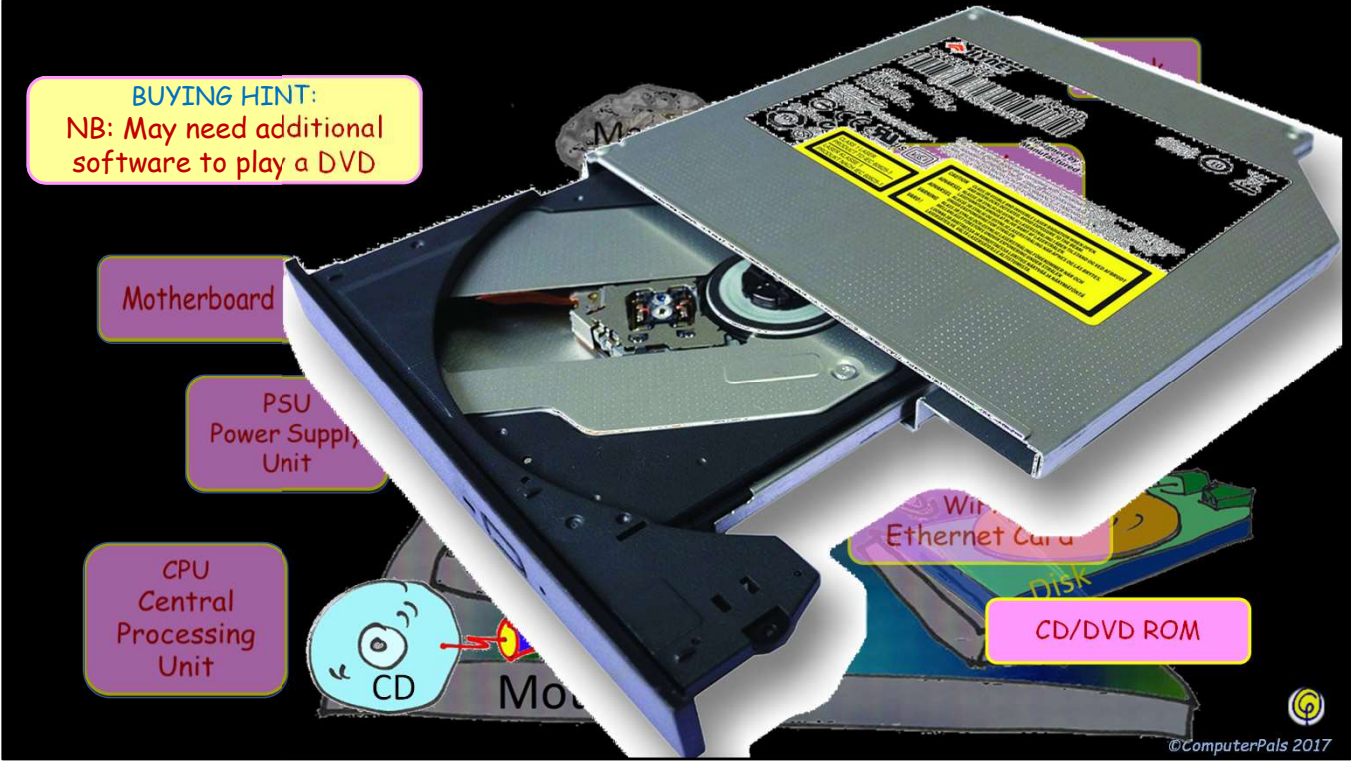

Motherboard

©ComputerPals 2017

BUYING HINT:
Look for both WiFi and an Ethernet Socket

Motherboard

PSU
Power Supply
Unit

CPU
Central
Processing
Unit

Clock

Motherboard

©ComputerPals 2017

So WHAT do YOU
want to BUY today?

Just Ask a Volunteer

©ComputerPals 2017

CPU, Memory and Operating System:

- Intel Core i5 intel core i5-7200u dual core processor.
 - 2.5GHz processor speed.
 - 8GB RAM.
 - 1TB storage.
 - Microsoft Windows 10.
- Display features:
- 15.6 inch screen.
 - High definition display.
 - Resolution 1366 x 768 pixels.