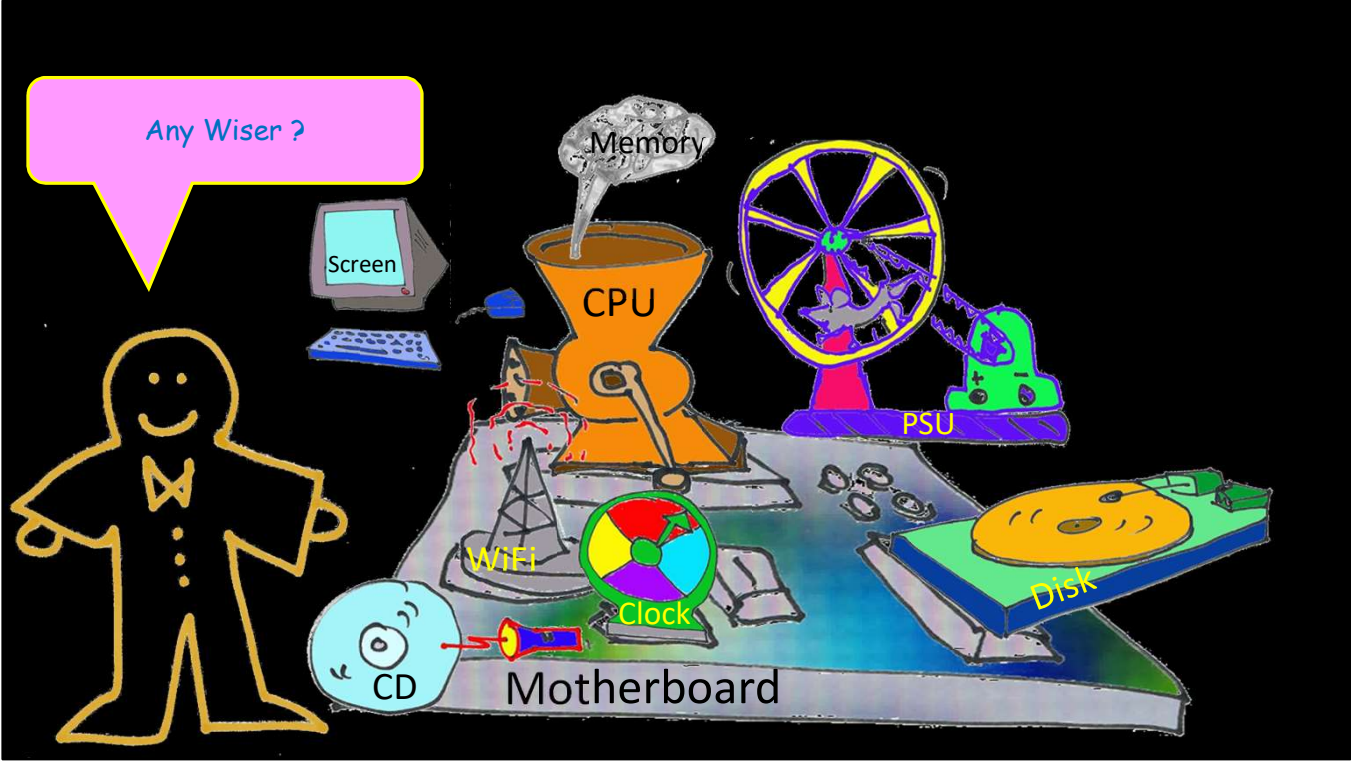

PSU
Power Supply
Unit

CPU
Central
Processing
Unit

Motherboard

Clock

BUYING HINT:
Bigger Disk = Slower,
but more storage

Motherboard

PSU
Power Supply
Unit

CPU
Central
Processing
Unit

Motherboard

©ComputerPals 2017

BUYING HINT:
Look for both WiFi and an Ethernet Socket

Motherboard

PSU
Power Supply
Unit

CPU
Central
Processing
Unit

Clock

Motherboard

©ComputerPals 2017

So WHAT do YOU
want to BUY today?

Just Ask a Volunteer

©ComputerPals 2017

CPU, Memory and Operating System:

- Intel Core i5 intel core i5-7200u dual core processor.
 - 2.5GHz processor speed.
 - 8GB RAM.
 - 1TB storage.
 - Microsoft Windows 10.
- Display features:
- 15.6 inch screen.
 - High definition display.
 - Resolution 1366 x 768 pixels.