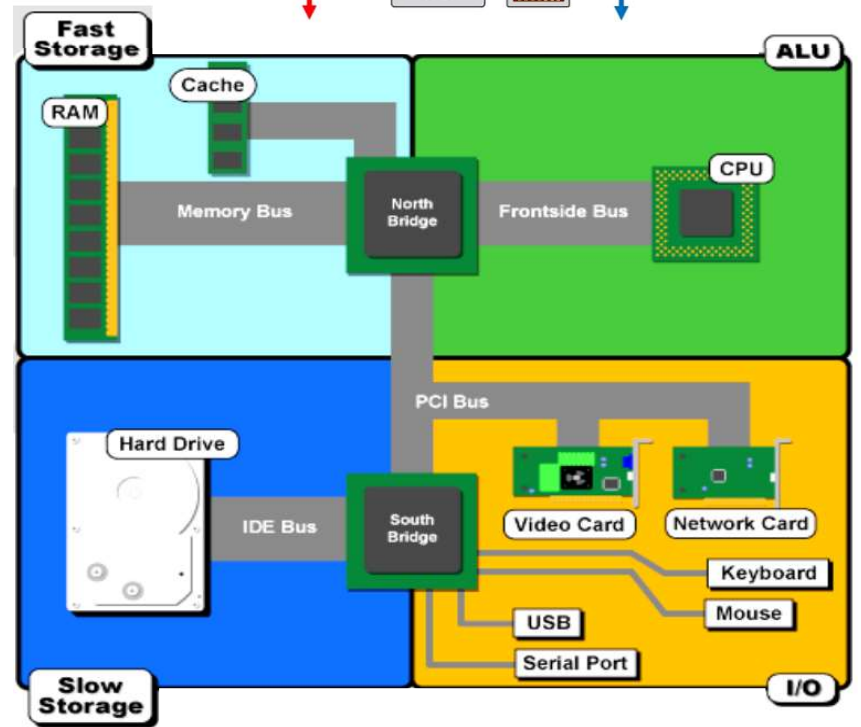

Keyboard

HDD

CD ROM

Inside your PC

It Connects the bits ...

**PERMANENT MEMORY: DISK** 8

In an electronic world, disks are a mechanical/anachronism!

**Access Time =**  
 Seek Time (0-10 ms) +  
 Rotational Time (0-3 ms) +  
 Transfer time (.02 ms per 8K)

disk arm, disk head, rotation, track, cylinder, platter, arm movement

track, sector, block

# Inside the Hard Disk Drive

2 HDD Socket

PCI 'Lanes'

3 RAM Memory

2 SouthBridge

Southgate Heatsink

Flash RAM

BIOS Battery

4 CPU + Northbridge

Bus Voltage Reg.

Side 1 MOTHERBOARD

Flash RAM

Async Comms

Power in 0

Clock Regulation

Clock