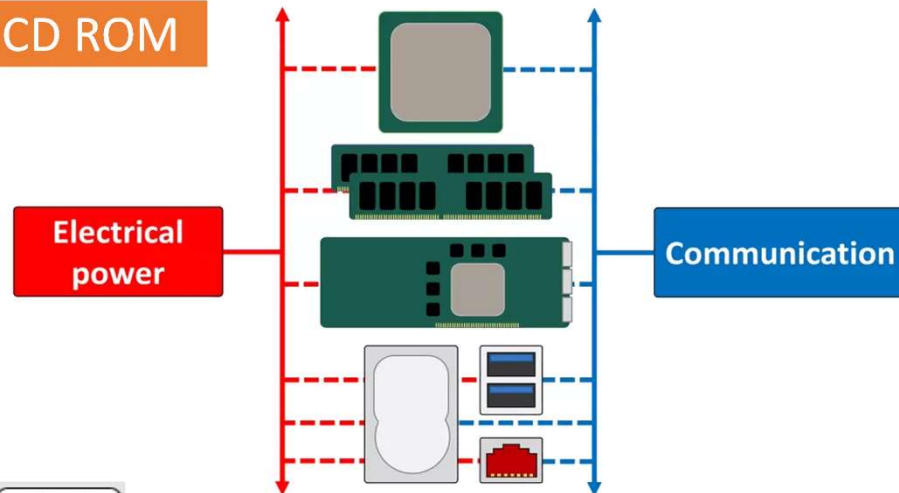

Keyboard

HDD

CD ROM

Inside your PC

It Connects the bits ...

**PERMANENT MEMORY: DISK** 8

In an electronic world, disks are a mechanical/anachronism!

**Access Time =**  
 Seek Time (0-10 ms) +  
 Rotational Time (0-3 ms) +  
 Transfer time (.02 ms per 8K)

# Inside the Hard Disk Drive

2 HDD Socket

PCI 'Lanes'

3 RAM Memory

2 SouthBridge

Southgate Heatsink

Flash RAM

BIOS Battery

4 CPU + Northbridge

Bus Voltage Reg.

Side 1 MOTHERBOARD

Flash RAM

Async Comms

Power in 0

Clock Regulation

Clock