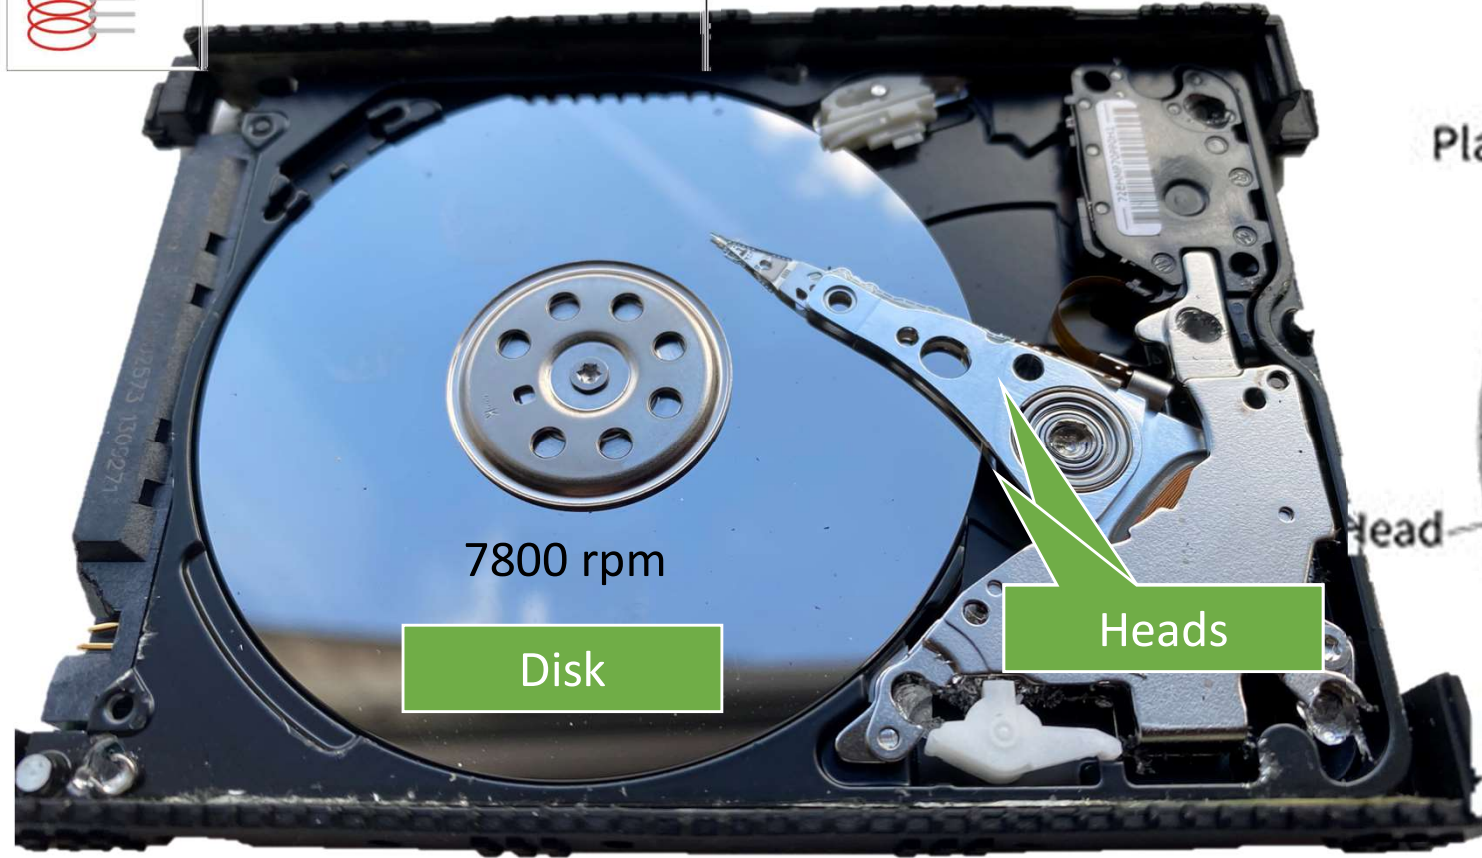

Inside the Hard Disk Drive