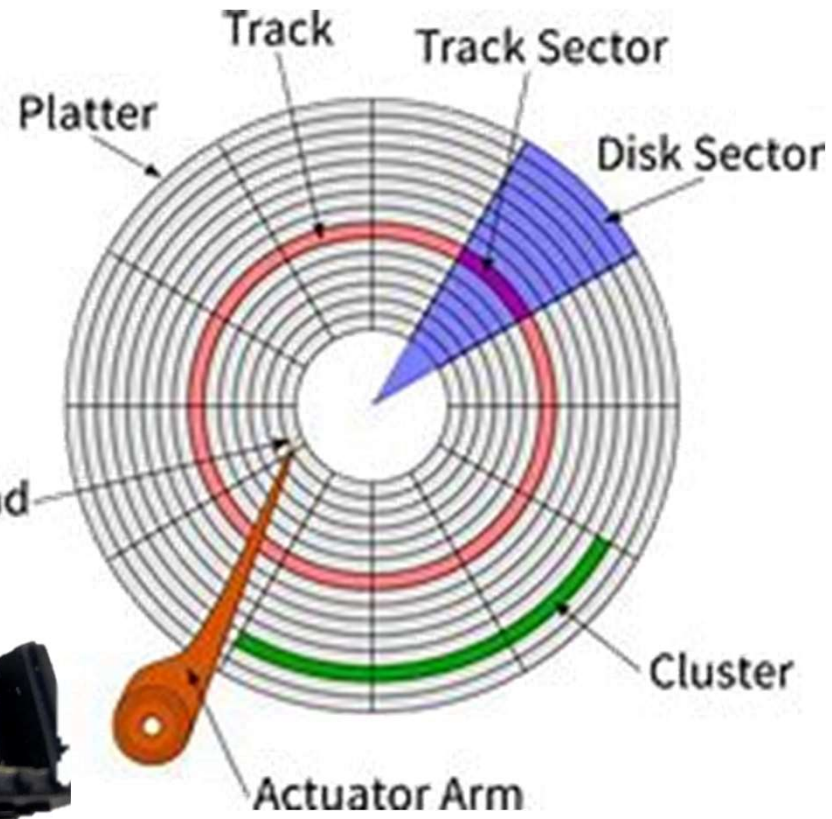

Inside the Hard Disk Drive