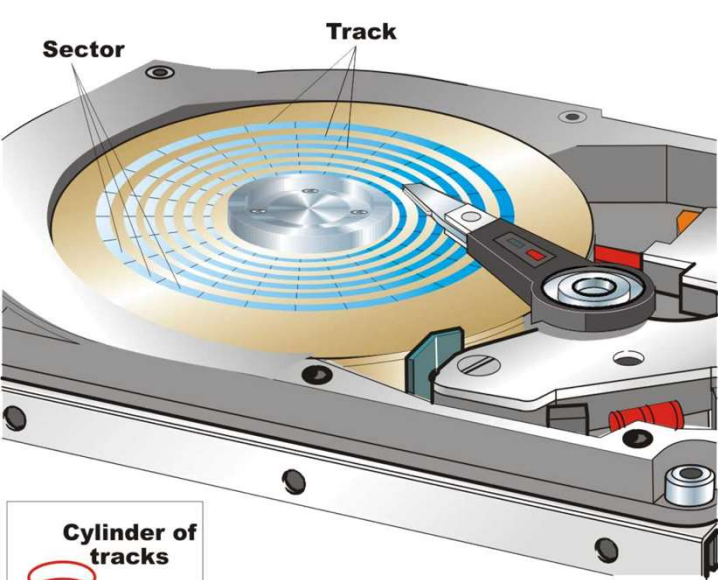

Keyboard

HDD

CD ROM

Inside your PC

It Connects the bits ...

**PERMANENT MEMORY: DISK** 8

In an electronic world, disks are a mechanical/anachronism!

**Access Time =**  
 Seek Time (0-10 ms) +  
 Rotational Time (0-3 ms) +  
 Transfer time (.02 ms per 8K)

disk arm, disk head, rotation, track, cylinder, platter, arm movement

track, sector, block