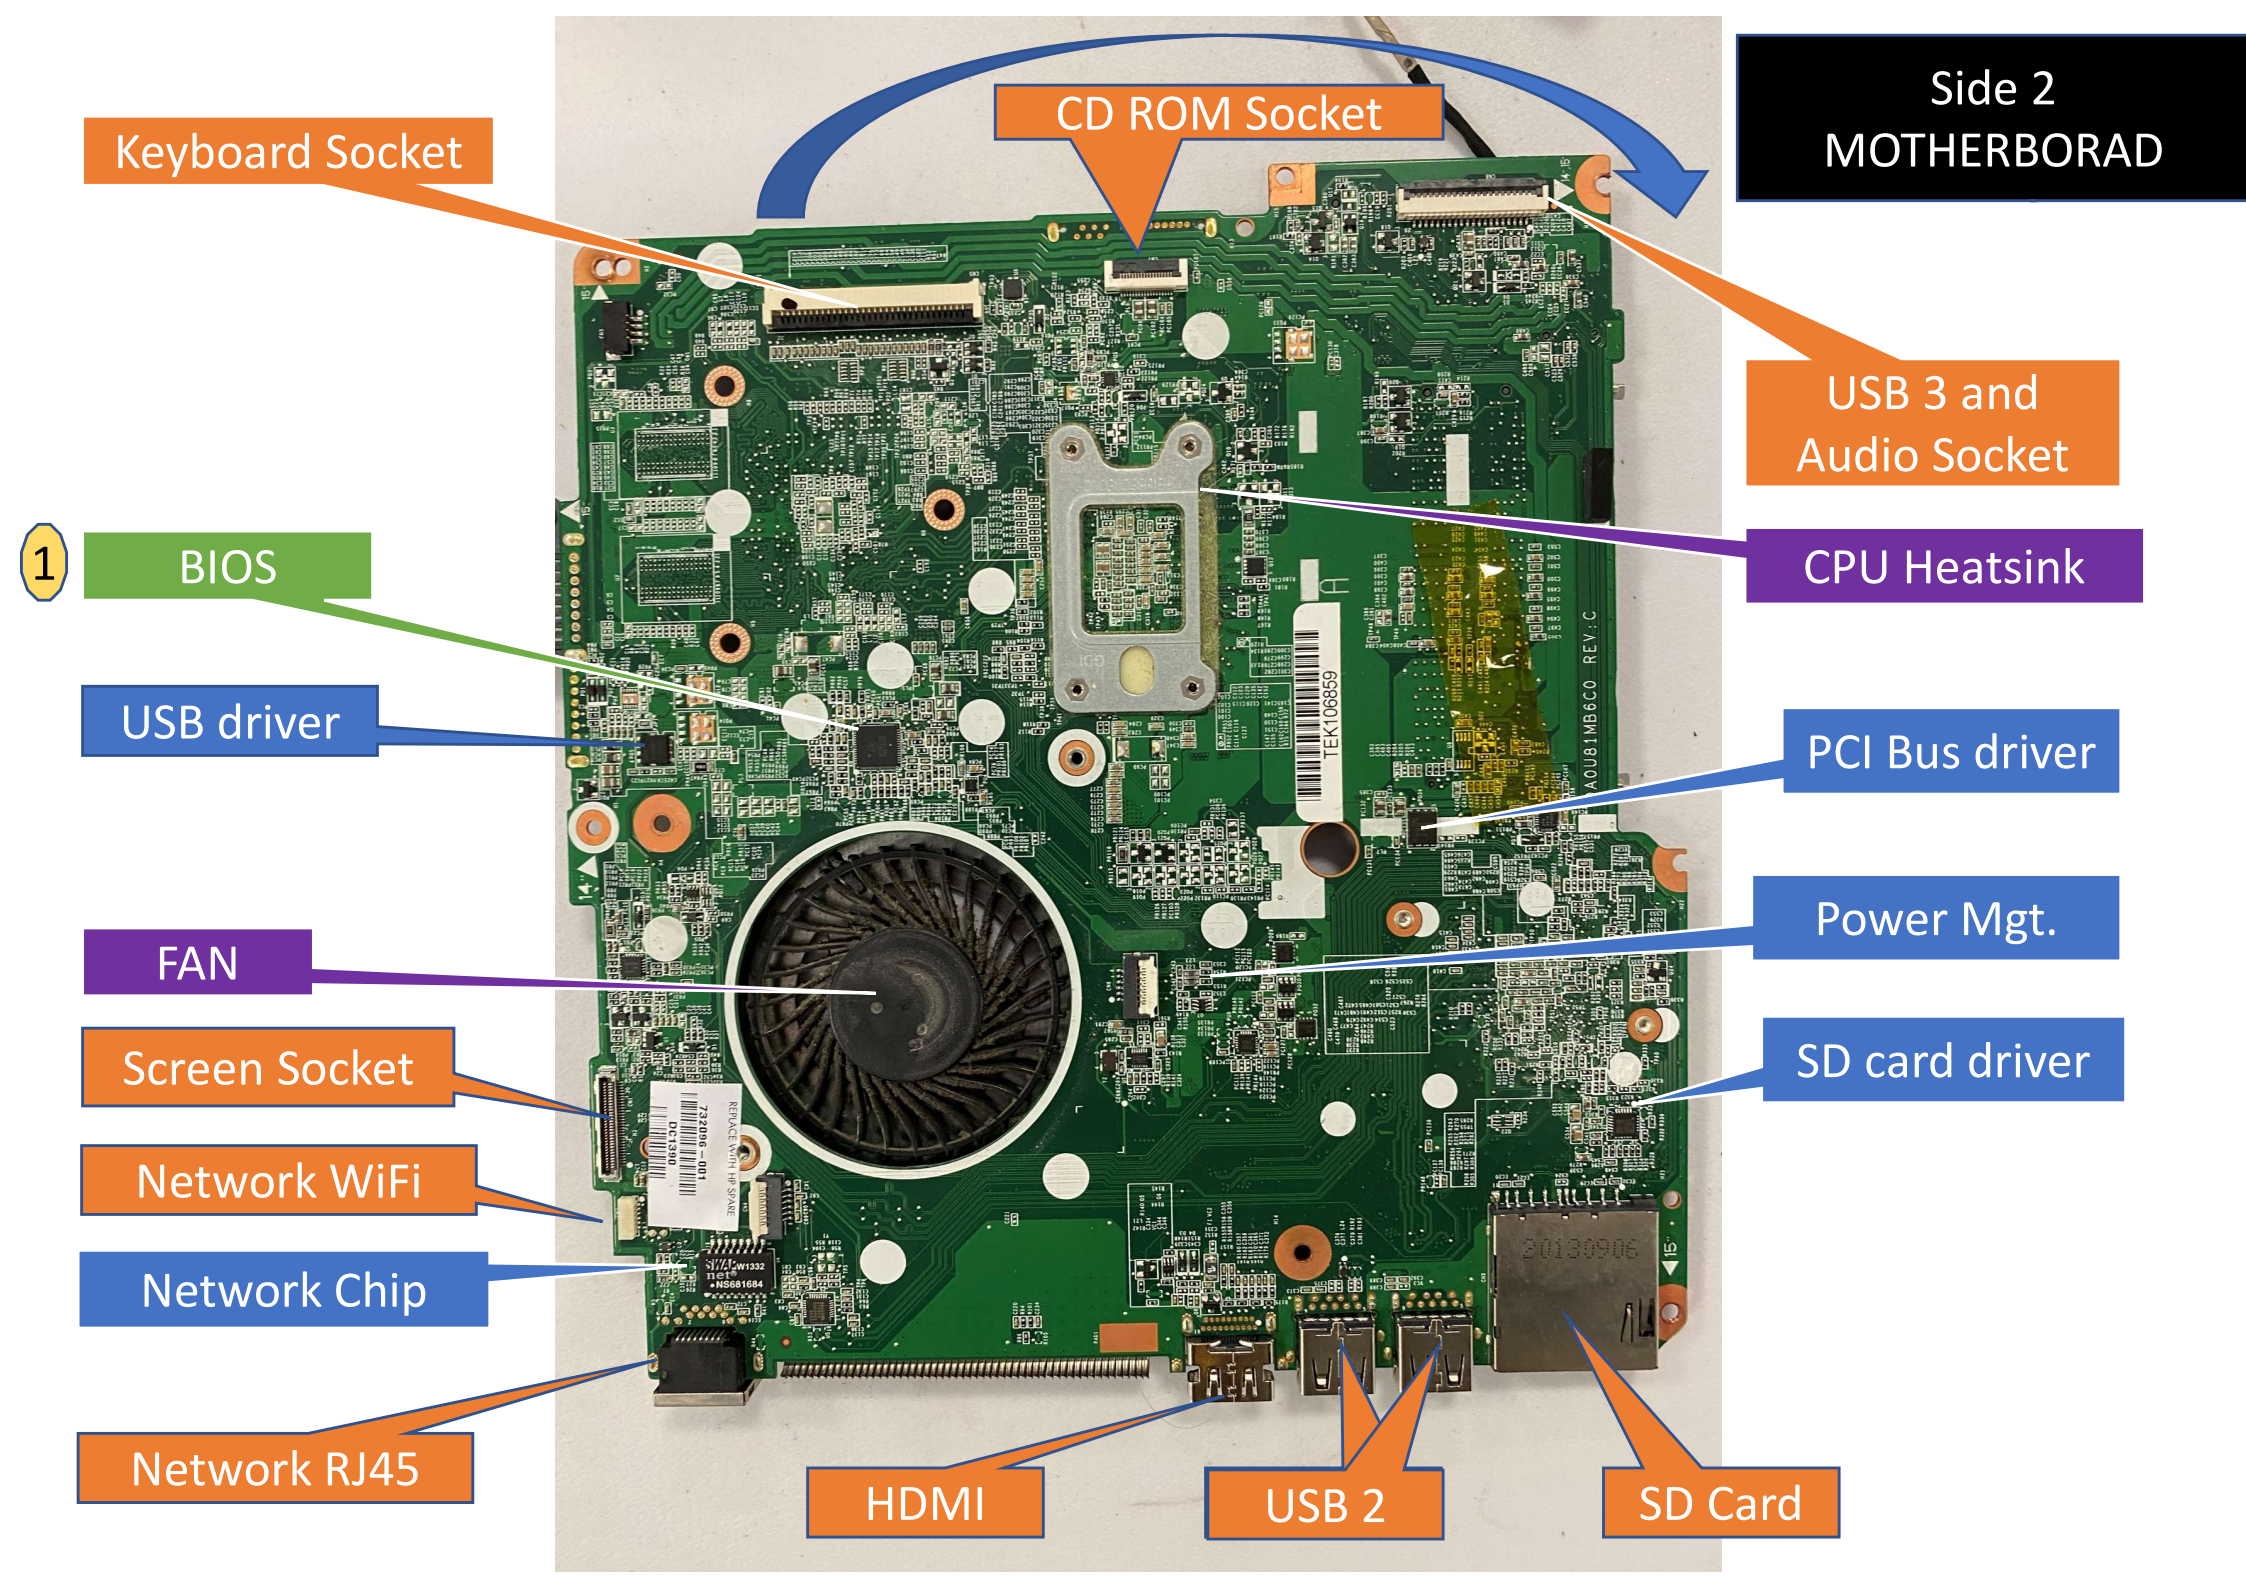

# Inside the Hard Disk Drive

2 HDD Socket

PCI 'Lanes'

3 RAM Memory

2 SouthBridge

Southgate Heatsink

Flash RAM

BIOS Battery

4 CPU + Northbridge

Bus Voltage Reg.

Side 1 MOTHERBOARD

Flash RAM

Async Comms

Power in 0

Clock Regulation

Clock

Cooling Fan

Audio amp

CPU Heatsink

Cooling Fins

Keyboard Socket

CD ROM Socket

Side 2  
MOTHERBOARD

USB 3 and  
Audio Socket

Network WiFi

Network Chip

Network RJ45

HDMI

USB 2

SD Card