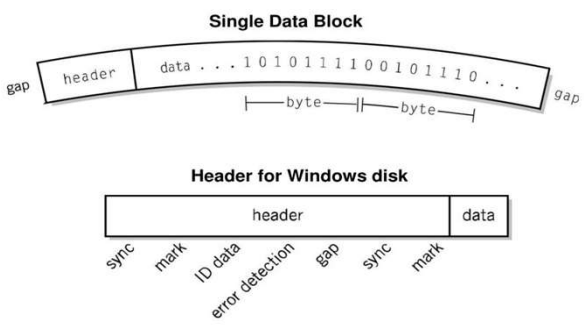

Inside the Hard Disk Drive