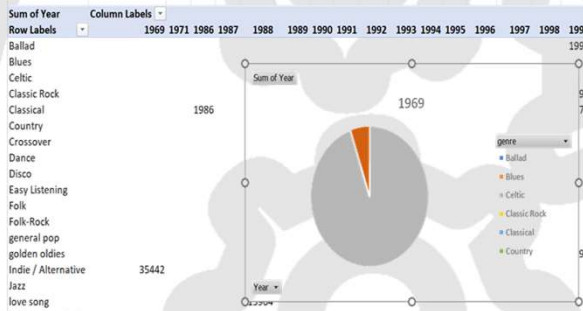

or my Music Collection

- I can now SORT it by Genre
- Or even draw a graph/Pie

| genre | Album | Year | title | Authors |
|-------------------|---|------|--------------------------------------|---------------------------------|
| 926 Ballad | Power Ballads | 2003 | Eyes Without a Face | Billy Idol |
| 927 Blues | The Best Christmas Album in the World... Ever! | | Fairytale of New York | The Pogues feat. Kirsty MacColl |
| 928 Pop | Now That's What I Call Movies | 2013 | Fame (Fame) | Irene Cara |
| 929 Disco | Disco Greats | 2003 | Family Affair | Sly & The Family Stone |
| 930 Classical | The Classic Experience | 1988 | Fanfare for the Common Man | Copland |
| 931 Classical | Classic FM: Relax | 1999 | Fantasia on a Theme of Thomas Tallis | Ralph Vaughan Williams |
| 932 unknown | 25 Years of Great Original Hits: The Motown Legends | 1996 | Farewell is a Lonely Sound | Jimmy Ruffin |
| 933 Pop | The Ksan Collection, San Francisco 1966-68 | 2000 | Faster Than the Speed of Night | Bonnie Tyler |
| 934 Classic Rock | 100 Hits: Dad | | Fat Angel (Live) | Jefferson Airplane |
| 935 Unknown Genre | Bigger Better Power Ballads, Vol. 2 Disc 2 | 2004 | Feel Like Makin' Love | Bad Company |
| 936 Rock | Seventies Power Ballads | 2008 | Feel Like Makin' Love | Bad Company |
| 941 Rock | Baby Boomer Classics | | Feelin' Alright | Joe Cocker |
| 942 Rock | Baby Boomer Classics: Sixties, Volume 1 | 1988 | Feelin' Alright | Joe Cocker |
| 943 Rock | Woodstock: 40 Years On: Back to Yasgur's Farm | | Feelin' Alright | Joe Cocker |
| 944 Rock | Woodstock: 40 Years On: Back to Yasgur's F | 2009 | Feelin' Alright | Joe Cocker |
| 945 Rock | Baby Boomer Classics: Sixties, Volume 1 | 1988 | Feelin' Alright | Joe Cocker |
| 947 oldies | Misty Blue: The Love Songs of the 70's | | Feelings | Morris Albert |
| 951 Pop | A Series - 25 Years Of Rock 'N' Roll - 1964 | 1988 | Ferry 'Cross the Mersey | Gerry & The Pacemakers |
| 952 Pop | | | | |