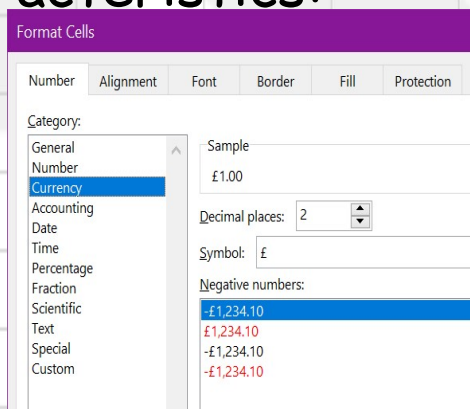

1 Or How to do Maths (and more) on your computer...

2 Also known as EXCEL, CALC, Google Sheets, iWork Numbers...

3 It's all about the CELL:

- 4 • Every cell has an ADDRESS, the one below address is **G5**
  Column G and Row 5
- 5 • It's address can also contain the   sheet name: **Sheet1***
- 6 and even the name of the file, so that it can be correctly referenced

7 CELLS can contain the following:

- 8 • A number 98.4
- 9 • An item of text Hello
- 10 • A reference to another cell (even on another machine) = G5
- 11 • A formula =1+E8 and more! =TRANSPOSE()

12 (Note that Cell E11, the one above would display 99.4)
13 The formula can also be one of the many inbuilt into the
14 Spreadsheet program, such as *Average(E8,E11), Max, Min, Sin, Cos, Tan, Match, Row, Lookup...* many more

15 CELLS can also have characteristics:

- 16 • Colour
- 17 • Size
- 17 • Font Data =£1250
- 18 • Border
- 18 • Format of it's contents →
- 19 • Conditional characteristics
  20 such as colour coding the
  21 cells value (ie: +ve are green
  -ve are red and zero is yellow) →

Sheet1