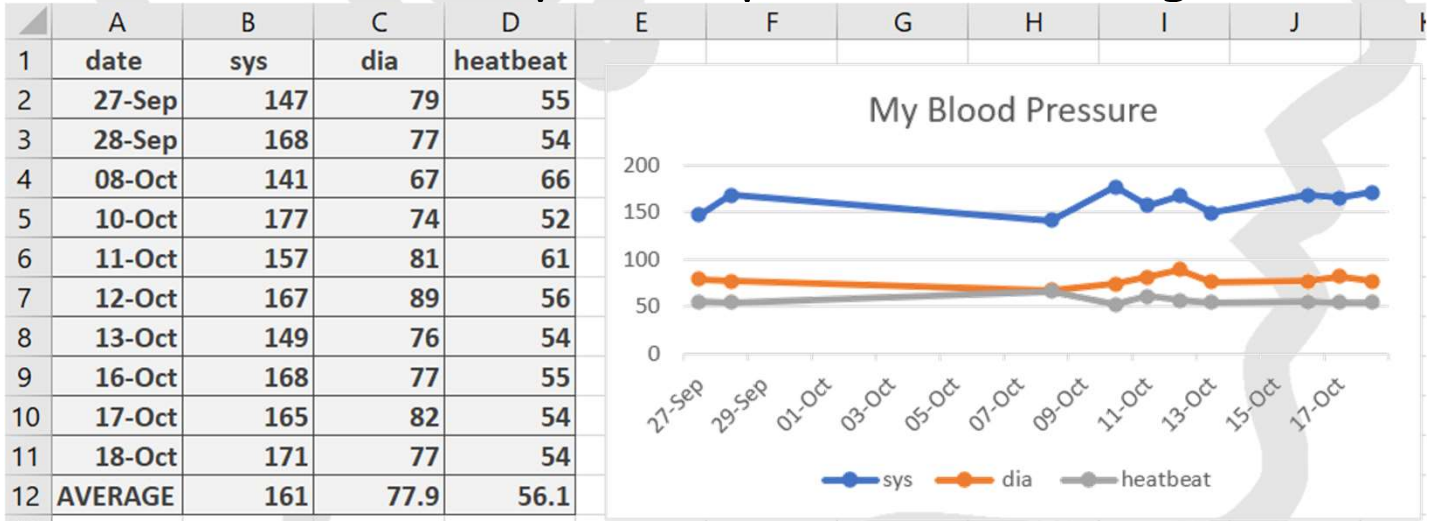

or even better - my blood pressure readings